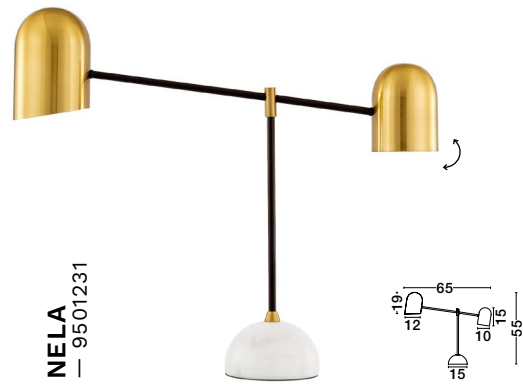

—
D: 60
H: 110 cm

NEVOSO
— 620422

Opal Glass
& Chrome Metal
LED E27 · 1x12 Watt
100-240 Volt · IP20
BULB EXCLUDED

—
D: 40
H: 130 cm

PALLONE
— 51414424

Opal Glass &
Chrome Aluminium
LED E27 · 12x60 Watt
100-240 Volt · IP20
BULB EXCLUDED

—
D: 69
H: 150 cm

CHIOTO
— 540602

BISHOP
— 9501225

NELA
— 9501231

CHIOTO
— 540602

Matt Black Steel
Outside Shiny White
Steel Inside
Black Fabric Wire
LED E27 · 1x12 Watt
100-240 Volt · IP20
BULB EXCLUDED
—
D: 36
H: 120 cm