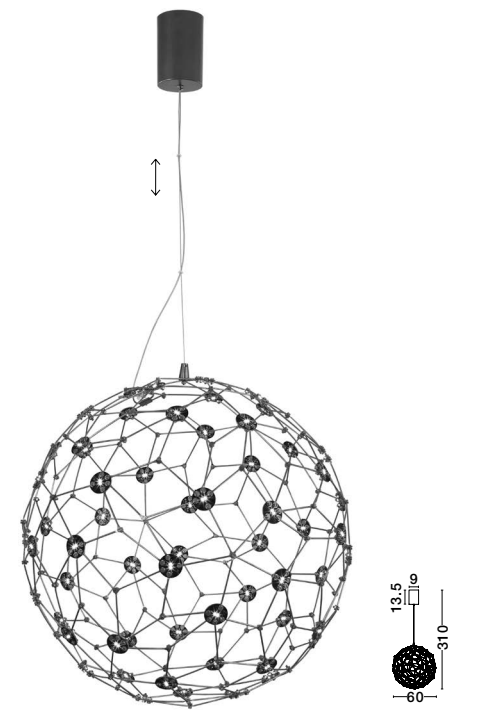

Special Offers

NEBULA
— 9186901

ATOS
— 9695235

BRILLANTE
— 9186907

BRILLE
— 9522030

SOLE
— 9186905

NEBULA
— 9186901

Titanium Black
Copper
LED · 25 Watt
220-240Volt
1634Lm · 3000K
IP20
—
D: 49
H: 150 cm
Led Chip: 60 Pcs