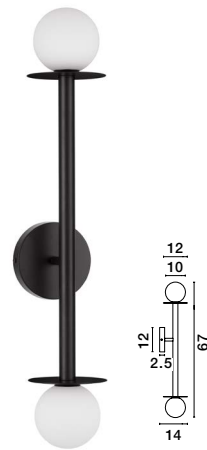

PIELO
— 9043317