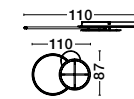

RUBIC
— 9001101

[Triac Dimmable]
Sandy White
Aluminium & Acrylic
LED · 33 Watt
220-240Volt
2177Lm · 3000K
IP20
—
D: 74
H: 120 cm

ARIES
— 9357064

[Triac Dimmable]
Sandy Black
Aluminium & Acrylic
LED · 33 Watt
220-240Volt
2177Lm · 3000K
IP20
—
D: 74
H: 120 cm

ARIES
— 9357061

[Triac Dimmable]
Sandy White
Aluminium & Acrylic
LED · 45 Watt
220-240Volt
2364Lm · 3000K
IP20
—
D: 59
H: 120 cm

RUBIC
— 9001100

[Triac Dimmable]
Matt Black & White
Metal, Acrylic
& Silicone
LED · 44 Watt
220-240Volt
2860Lm · 3000K
IP20
—
L: 94
W: 74
H: 7 cm

RUBIC
— 9001101

[Triac Dimmable]
Matt Black & White
Metal, Acrylic
& Silicone
LED · 44 Watt
220-240Volt
3080Lm · 3000K
IP20
—
L: 110
W: 87
H: 7 cm