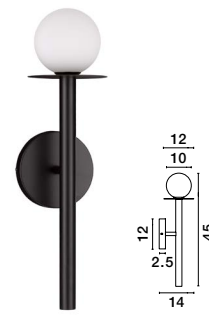

PIELO
— 9043310