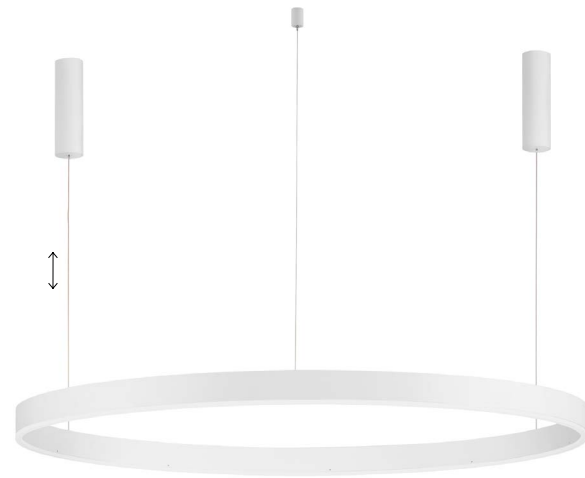

MOTIF
— 9063607

[Triac Dimmable]
Sandy Black
Aluminium & Acrylic
LED · 60 Watt
220-240Volt
4552Lm · 3000K
IP20
—
D: 100
H: 18 cm

MOTIF
— 9063608

Sandy White
Aluminium & Acrylic
LED · 60 Watt
220-240Volt
4552Lm · 3000K
IP20
—
D: 100
H: 18 cm