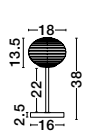

ELLERY
— 9043303

GL 90433031

ELLERY
— 9043302

LATO
— 9624085

GL 96240851

LATO
— 9624084

ALLEN
— 9028844

GL 90288441

ALLEN
— 9028850

GL 90288501

LATO
— 9624089

GL 96240853

LATO
— 9624088

ELLERY
— 9043303

Opal Glass & Gold Metal
LED E27 · 1x12 Watt
100-240 Volt · IP20
BULB EXCLUDED

—
D: 45
H: 150 cm

ELLERY
— 9043302

Opal Glass & Sandy Black Metal
LED E27 · 1x12 Watt
100-240 Volt · IP20
BULB EXCLUDED

—
D: 45
H: 150 cm

ALLEN
— 9028844

Milky White Structured Glass & Matt Gold Metal
LED E27 · 1x12 Watt
100-240 Volt · IP20
BULB EXCLUDED

—
D: 24
H: 120 cm

ALLEN
— 9028850

Milky White Structured Glass & Matt Gold Metal
LED E14 · 1x12 Watt
100-240 Volt · IP20
BULB EXCLUDED

—
D: 18
H: 38 cm
Cable L: 190 cm

LATO
— 9624085

Opal Glass & Black Metal
LED E14 · 1x5 Watt
100-240 Volt · IP20
BULB EXCLUDED

—
D: 18.5
H: 22.5 cm
Cable L: 160 cm

LATO
— 9624087

Opal Glass & Black Metal
LED E14 · 1x5 Watt
100-240 Volt · IP20
BULB EXCLUDED

—
D: 16.5
H: 25 cm
Cable L: 160 cm

LATO
— 9624089

Opal Glass & Black Metal
LED E14 · 1x5 Watt
100-240 Volt · IP20
BULB EXCLUDED

—
D: 15.8
H: 28 cm
Cable L: 160 cm

LATO
— 9624084

Opal Glass & Brass Gold Metal
LED E14 · 1x5 Watt
100-240 Volt · IP20
BULB EXCLUDED

—
D: 18.5
H: 22.5 cm
Cable L: 160 cm

LATO
— 9624086

Opal Glass & Brass Gold Metal
LED E14 · 1x5 Watt
100-240 Volt · IP20
BULB EXCLUDED

—
D: 16.5
H: 25 cm
Cable L: 160 cm

LATO
— 9624088

Opal Glass & Brass Gold Metal
LED E14 · 1x5 Watt
100-240 Volt · IP20
BULB EXCLUDED

—
D: 15.8
H: 28 cm
Cable L: 160 cm