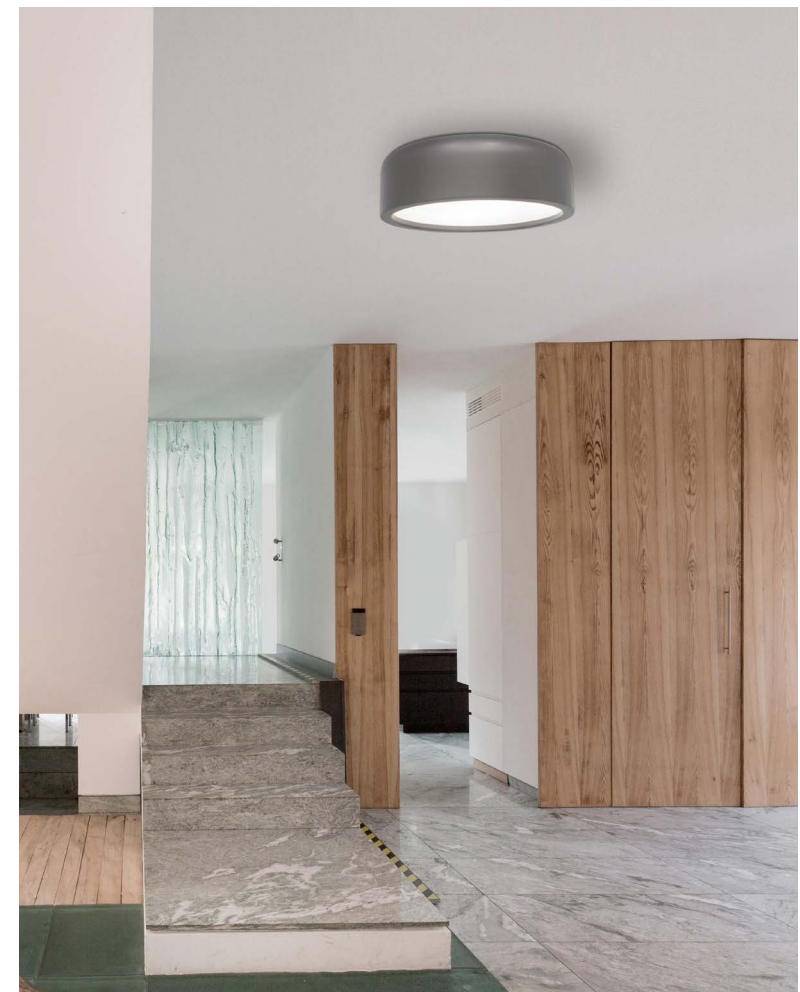

RAGU
— 866603

RAGU
— 866606

DARIUS
— 8186203

RODA
— 7165202

ET 61652011