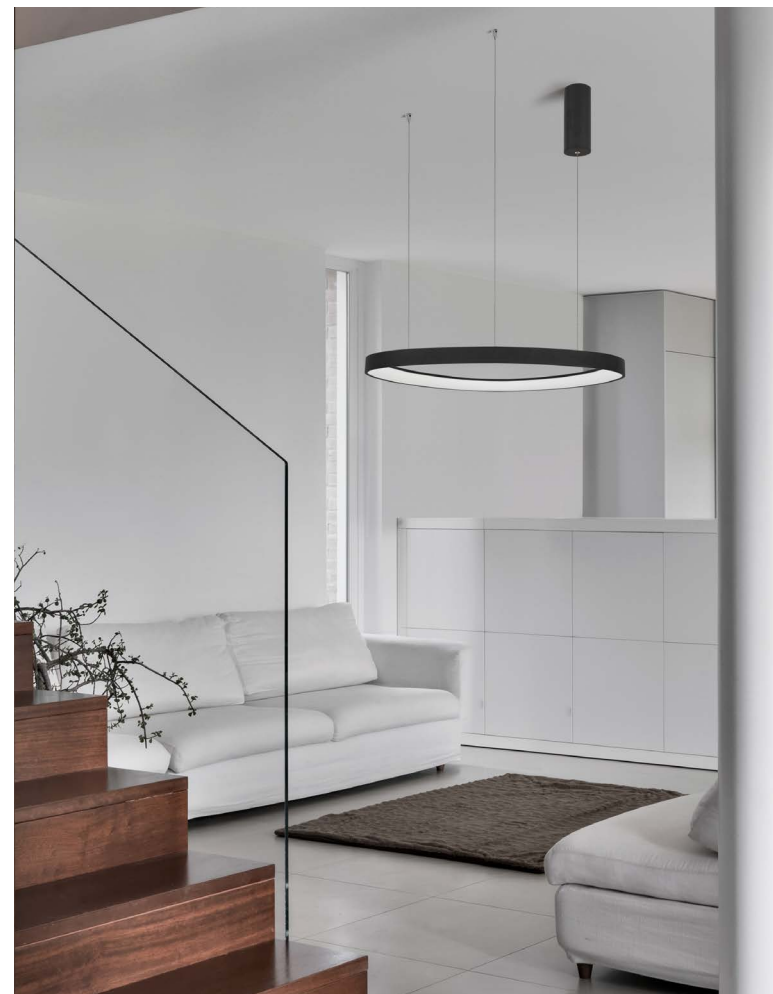

PERRINE
— 9345617

[Triac Dimmable]
Sandy White
Aluminium & Acrylic
LED · 40 Watt
220-240Volt
2800Lm · 3000K
IP20
—
D: 60
H: 150 cm

PERRINE
— 9345618

[Triac Dimmable]
Brushed Champagne
Silver Aluminium & Acrylic
LED · 40 Watt
220-240Volt
2800Lm · 3000K
IP20
—
D: 60
H: 150 cm

PERRINE
— 9345613

[Triac Dimmable]
Sandy White
Aluminium & Acrylic
LED · 22 Watt
220-240Volt
1540Lm · 3000K
IP20
—
D: 40
H: 150 cm

PERRINE
— 9345614

[Triac Dimmable]
Brushed Champagne
Silver Aluminium & Acrylic
LED · 22 Watt
220-240Volt
1540Lm · 3000K
IP20
—
D: 40
H: 150 cm