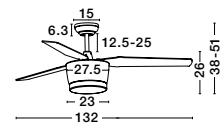

MONSOON
— 5260251