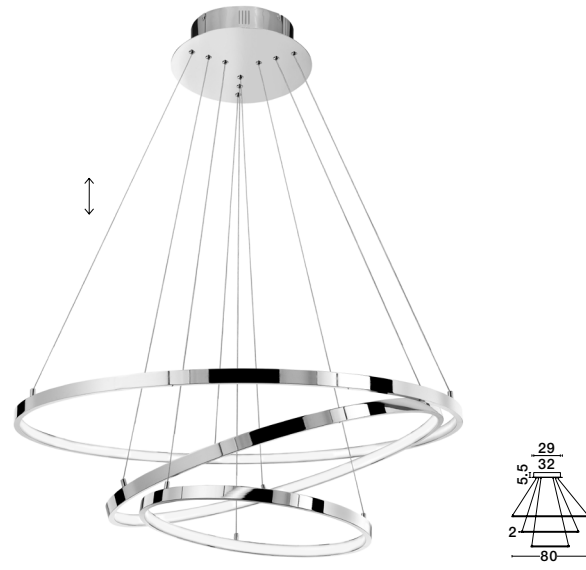

ARIA
— 17222004 D