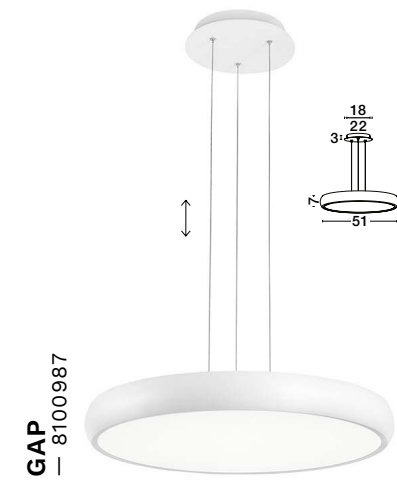

GAP
— 8100987