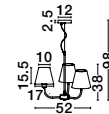

MOIST
— 9036044