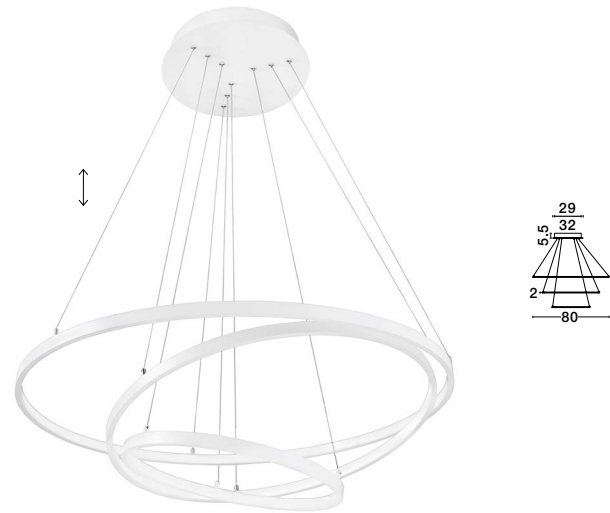

FERROL
— 6265004

DEA
— 17222001 D