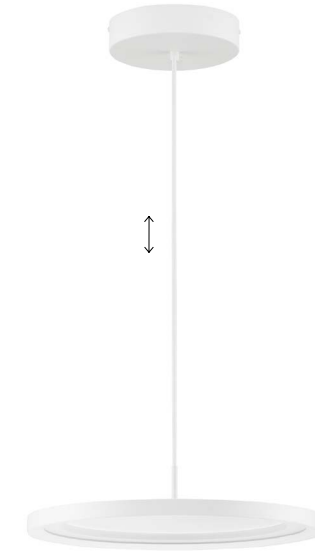

VELA
— 9081270

[Triac Dimmable]
Sandy Black
Outside Coffee
Inside Aluminium
& Acrylic
LED · 30 Watt
220-240Volt
1665Lm · 3000K
IP20
—
D: 45
H: 9.5 cm

ANDRIA
— 9212909

ANDRIA
— 9212910

OGGY
— 9212918

OGGY
— 9212917