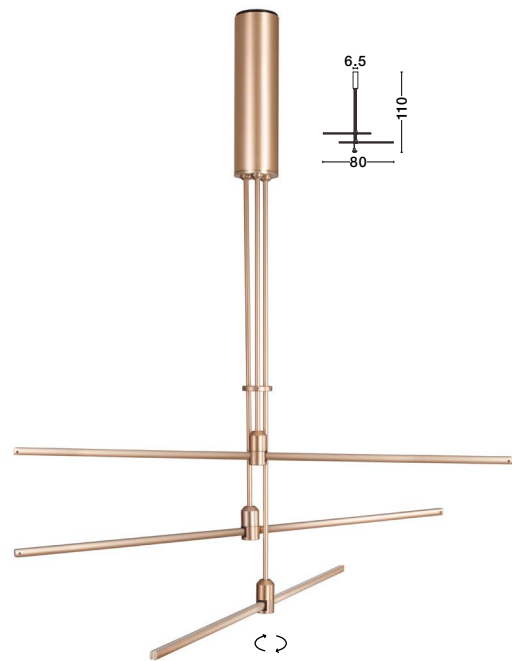

FEDON
— 9028820