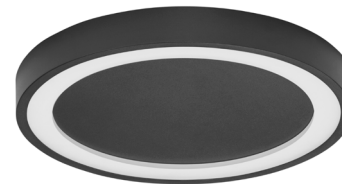

NODI
— 9081220