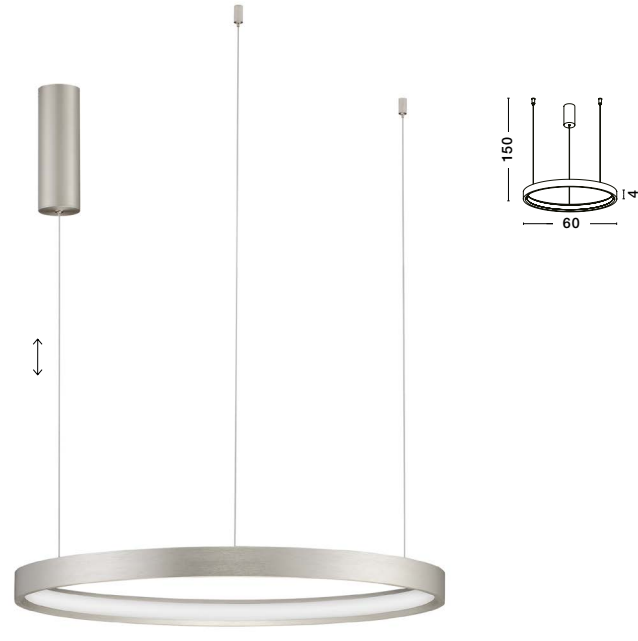

PERRINE
— 9345618