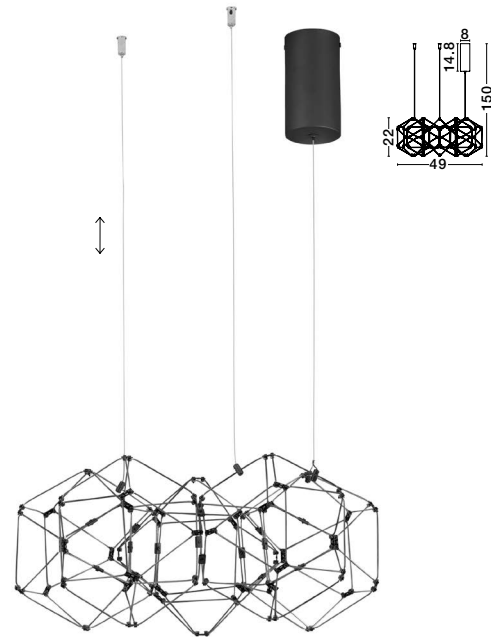

Special Offers

NEBULA
— 9186901

ATOS
— 9695235

BRILLANTE
— 9186907

BRILLE
— 9522030

SOLE
— 9186905

NEBULA
— 9186901

Titanium Black
Copper
LED · 25 Watt
220-240Volt
1634Lm · 3000K
IP20
—
D: 49
H: 150 cm
Led Chip: 60 Pcs