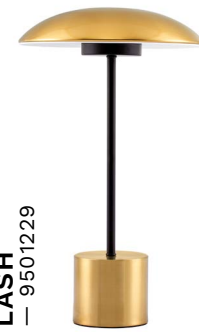

ROYAL
— 9501238

Gold Metal
LED E27 · 1x12 Watt
100-240 Volt · IP20
BULB EXCLUDED

—
D: 12
W: 21
H: 15.5 cm

NORWAY
— 9287946

NORWAY
— 9287947

NORWAY
— 9287948

NORWAY
— 9287949

LASH
— 9501227