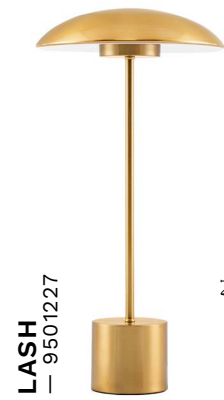

ROYAL
— 9501238

Gold Metal
LED E27 · 1x12 Watt
100-240 Volt · IP20
BULB EXCLUDED

—
D: 12
W: 21
H: 15.5 cm

NORWAY
— 9287946

NORWAY
— 9287947

NORWAY
— 9287948

NORWAY
— 9287949

LASH
— 9501227