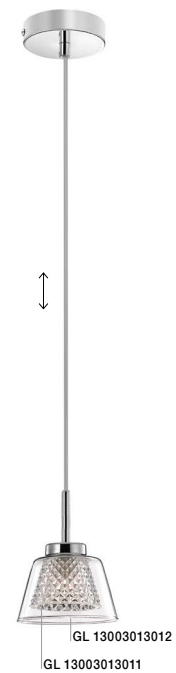

BULB EXCLUDED

—
D: 35
H: 120 cm

CECELIA
— 8337402

BOCCALE
— 1300301301

GL 13003013012
GL 13003013011

BOCCALE
— 1300301303

HUGO
— 1600200507

BOCCALE
— 1300301312