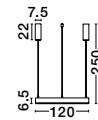

MOTIF
— 9530200

[Triac Dimmable]
Sandy White
Aluminium & Acrylic
LED · 72 Watt
220-240 Volt
5250Lm · 3000K
IP20
—
D: 120
H: 250 cm

MOTIF
— 9530200