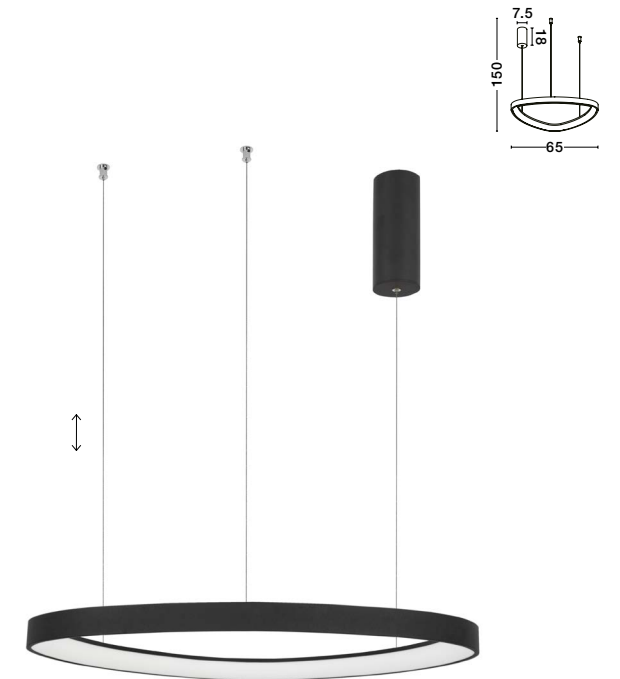

ESTEVA
— 9053552