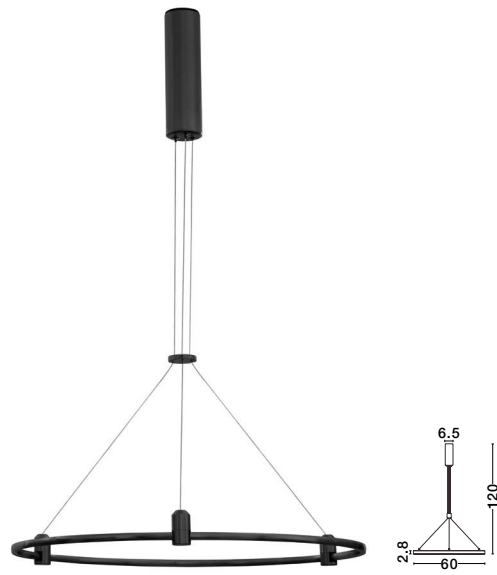

DION
— 9028921