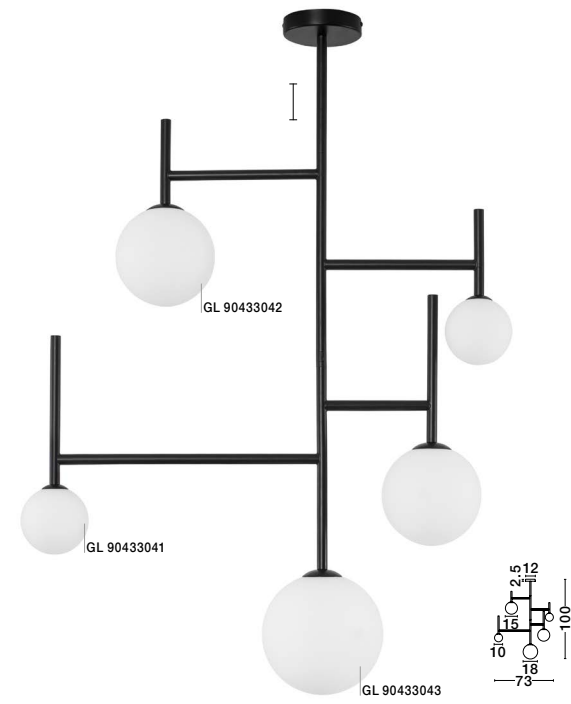

LICATO
— 9043304