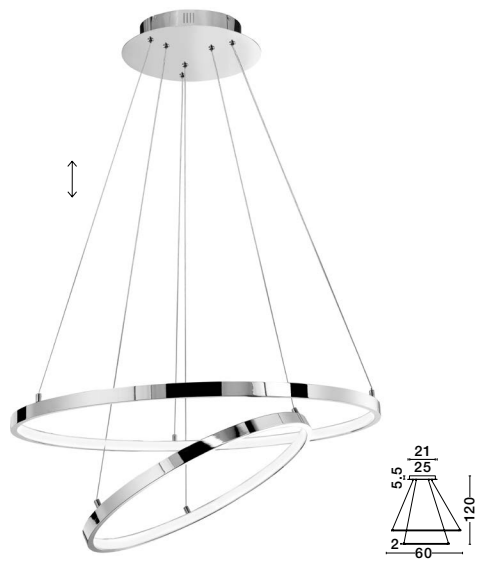

ARIA
— 17222003 D