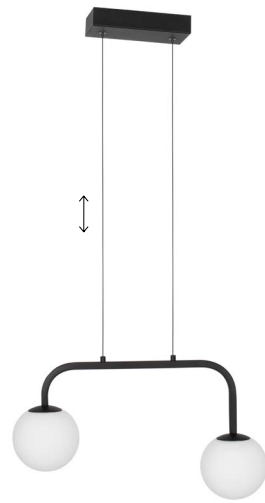

JOLINE
— 9919602